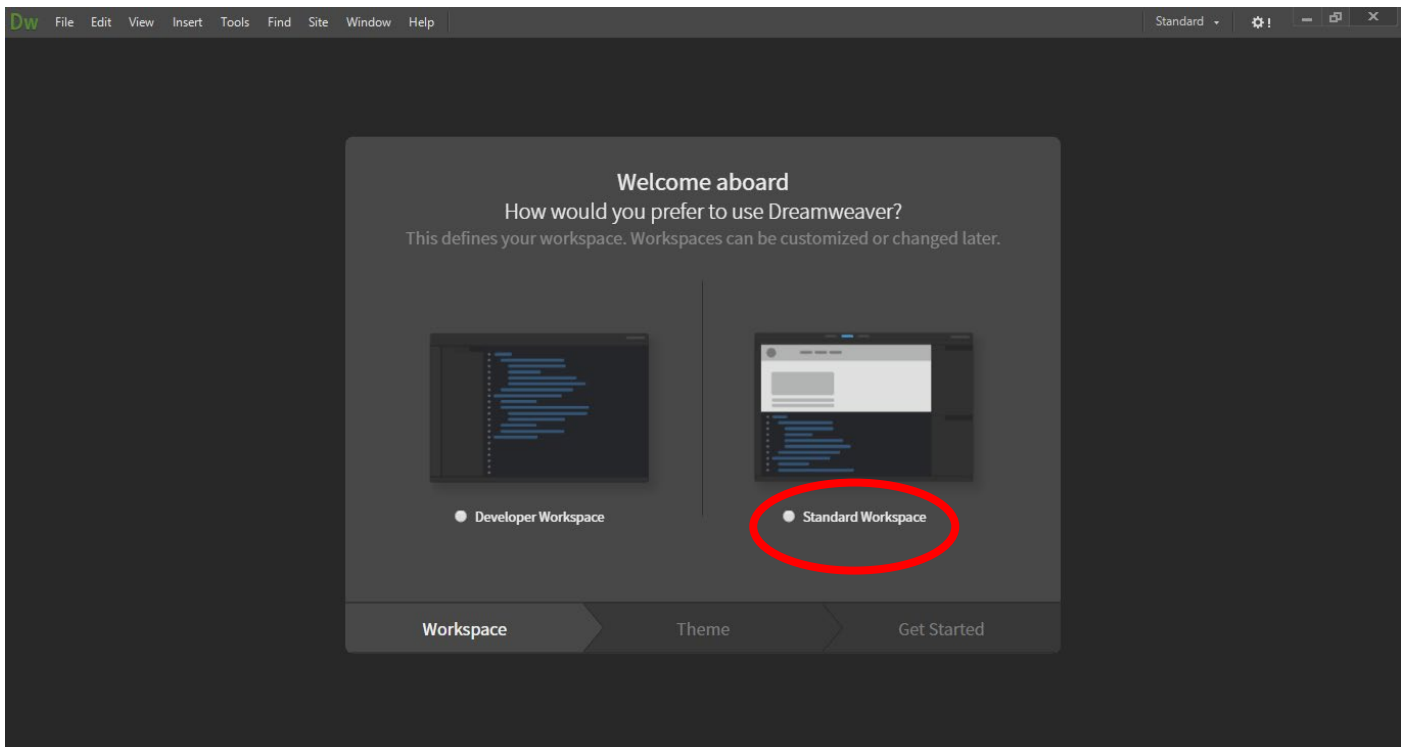

STEP 1

Open Adobe Dreamweaver CC and choose **No I'm new**

STEP 2

Choose **Standard Workspace**

Choose a colour theme – some people find White an easier colour to read on the screen

STEP 4

To create your own website from scratch, choose **Start with a new or existing folder**