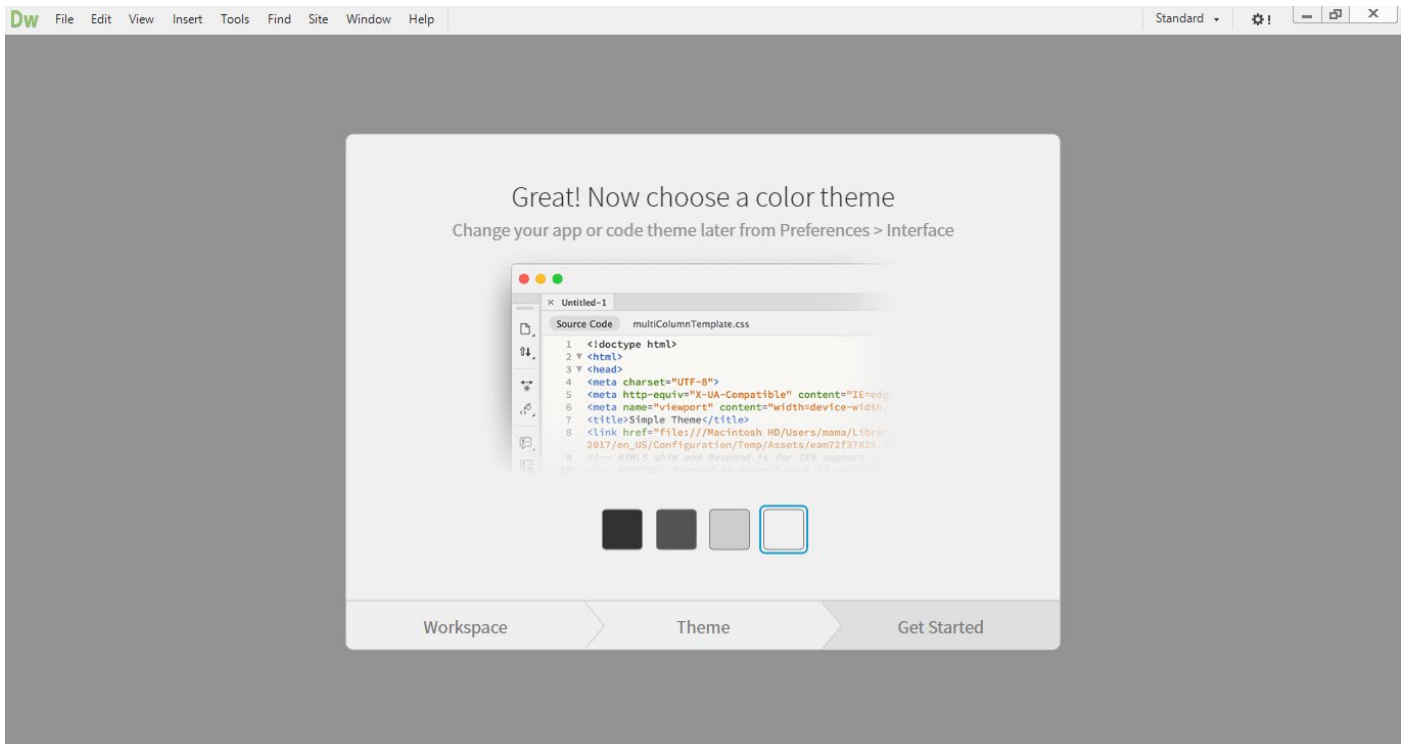

STEP 1

Open Adobe Dreamweaver CC and choose **No I'm new**

STEP 2

Choose **Standard Workspace**

Choose a colour theme – some people find White an easier colour to read on the screen

STEP 4

To create your own website from scratch, choose **Start with a new or existing folder**