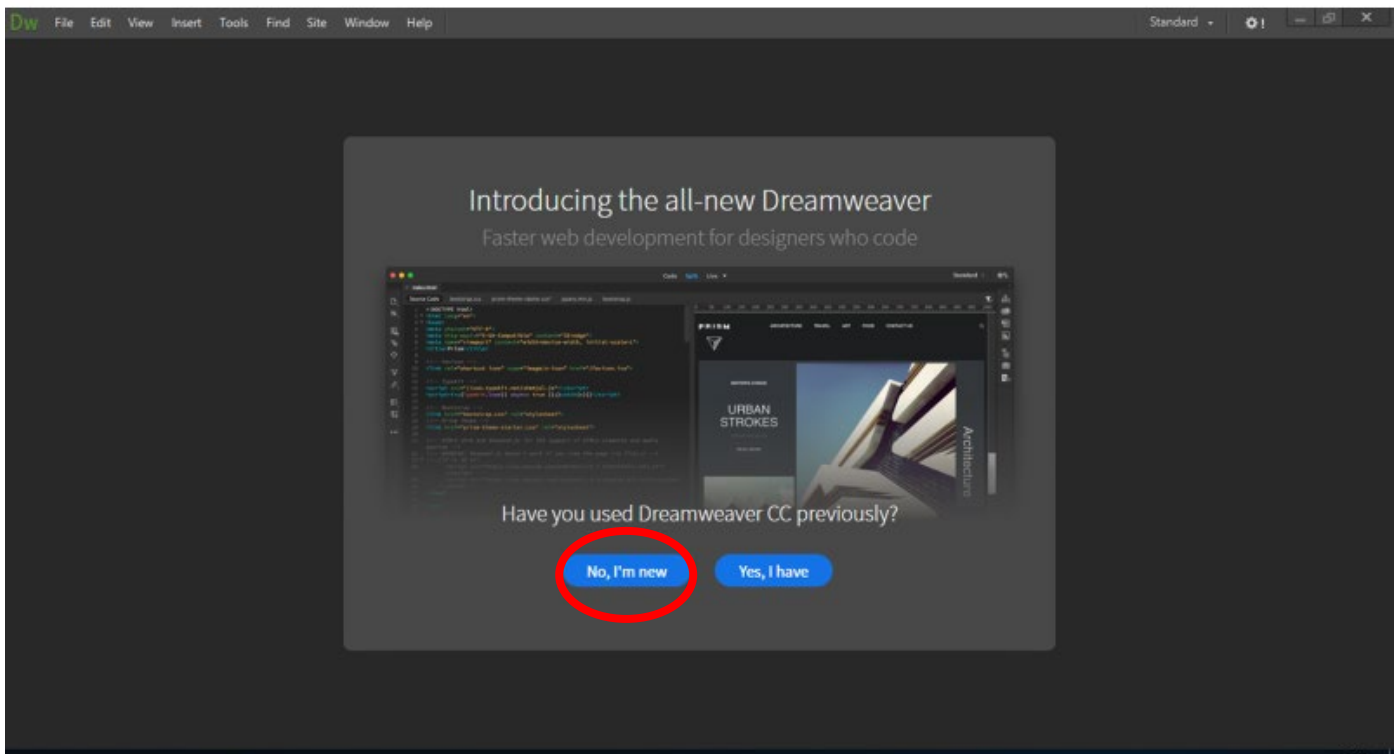

STEP 1

Open Adobe Dreamweaver CC and choose **No I'm new**

STEP 2

Choose **Standard Workspace**

Choose a colour theme – some people find White an easier colour to read on the screen

STEP 4

To create your own website from scratch, choose **Start with a new or existing folder**